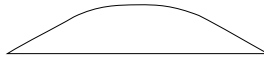

Elements

D60

LIGHT ENGINE

+

PLATES

+

SPHERES

Blown glass
Separate switch
(tube + sphere)
Replaceable

Borosilicate glass
Infinite combinations
Combination of colors

Borosilicate glass
Infinite combinations
Combination of colors