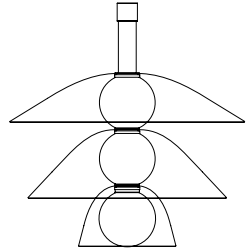

Compositions

TALL

TALL 3 D60 A

TALL 3 D30 A

TALL 2 D60 A

SHORT

SHORT 1 D60 A

SHORT 2 D50 A

TALL 2 D60 A

H60 x Ø58

1:20

Finishes / Finiture

Structure / Struttura

White etched glass
Vetro bianco acidato

Sphere / Sfere

Black fumè glass
Vetro nero fumè