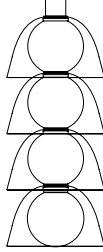

Elements

Tall or Short

D60

D50

D30

3

2

1

LIGHT ENGINE

+

PLATES

+

SPHERES

Blown glass
Separate switch
(tube + sphere)
Replaceable

Borosilicate glass
Infinite combinations
Combination of colors

Borosilicate glass
Infinite combinations
Combination of colors

Compositions

TALL

TALL 3 D60 A

TALL 3 D30 A

TALL 2 D60 A

SHORT

SHORT 1 D60 A

SHORT 2 D50 A

TALL 2 D60 A

H60 x Ø58

1:20

Finishes / Finiture

Structure / Struttura

White etched glass
Vetro bianco acidato

Sphere / Sfere

Black fumè glass
Vetro nero fumè