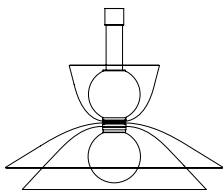

Short 1 D60 A

H48 x Ø58

Short 2 D50 A

H47 x Ø49

Short 2 D30 A

H47 x Ø24

Short 1 D30 A

H47 x Ø24

Short 2 D30 B

H47 x Ø24

Short 2 D50 B

H47 x Ø49

1:20

Finishes / Finiture

Structure / Struttura

White etched glass
Vetro bianco acidato